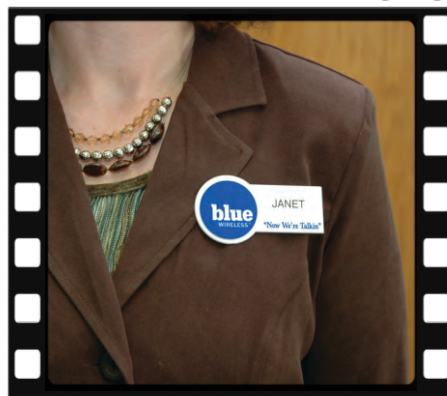

BAS-3
1" x 3-1/2"

BAS-2
2-3/4" x 2-7/8"

BAS-4
2-1/2" x 1-3/4"

BAS-5
3" x 2"

CUSTOM BADGES

Take advantage of your unique logo and special shape. Stand out from the crowd with *Custom Designed 3-D Badges*. All badges are injection molded using a rigid plastic and have either a strong safety lock jeweler's pin, tough bull dog clip, or 2-piece magnet.