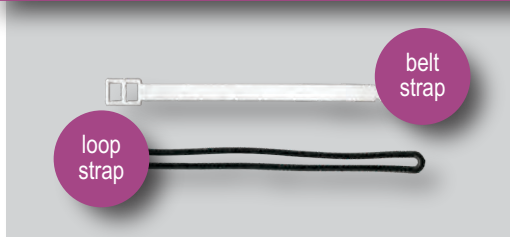

Attachments

2nd side imprint without a border on the 2nd side: add $115.00 (V) to set-up + $0.18 (V) to unit cost
2nd side imprint with a border on the 2nd side: add $115.00(V) to set-up + $0.39 (V) to unit cost.