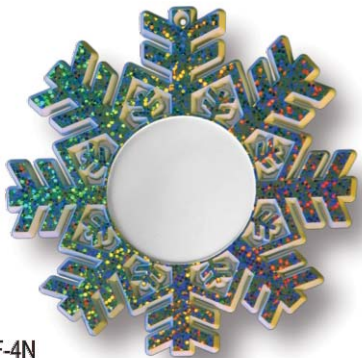

- Ornaments all with Raised Center Graphics
- Size: 4" x 4" with a 1-1/2" Center Imprint Area
- Poly bagged with Metal Christmas Tree Hook
- 100% USA Made

product highlights

- Snowflakes make a great tag for gift baskets
- Blanks available for your last minute needs
- All the sparkle without the glittery mess
- Holographic foil on back acts as a sun catcher

SNOWFLAKE ORNAMENTS

SF-4N

SF-4C

SF-4N

SF-4N blanks available without a set-up charge

Deck the halls with ornaments that have all of the sparkle without the glittery mess. Our 3-D Snowflake Ornaments are coated with a special holographic foil that sparkles and shines, and will last to dress up your tree for many years. More than just an ornament, these snowflakes make a great tag for gifts and baskets. The snowflakes also ship flat, making them a great choice for a holiday mailer.

Features

- ▶▶▶▶▶▶▶▶▶▶ Ornaments have raised logo in the center.
- ▶▶▶▶▶▶▶▶▶▶ Ornaments are 4" x 4" with a 1-1/2" center imprint area.
- ▶▶▶▶▶▶▶▶▶▶ Doubles as a sun catcher.

Item # Size Options

SF-4N*	4" x 4"***	No contrasting color, or blank
SF-4C	4" x 4"***	With contrasting color

*SF-4N Blanks available without a set-up charge.
 ** 4" x 4" snowflake with a 1-1/2" center imprint area.

- Plastic Color:** White
Print Colors: Black, Yellow, Red, Green, Blue, Orange, Brushed Silver, Brushed Gold, Bright Silver, Chrome, Matte Silver, Matte Gold, and Holographic
Attachments: 2-1/2" Green metal ornament hook.
Price Includes: White plastic, holographic front and back, and ornament hook. Ornaments are individually poly-bagged.