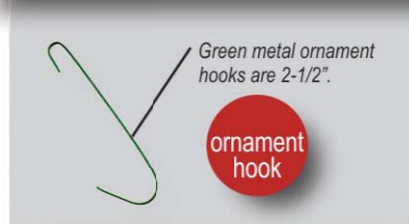

*SF-4N Blanks available without a set-up charge.
 ** 4" x 4" snowflake with a 1-1/2" center imprint area.

- Plastic Color:** White
Print Colors: Black, Yellow, Red, Green, Blue, Orange, Brushed Silver, Brushed Gold, Bright Silver, Chrome, Matte Silver, Matte Gold, and Holographic
Attachments: 2-1/2" Green metal ornament hook.
Price Includes: White plastic, holographic front and back, and ornament hook. Ornaments are individually poly-bagged.

Item #	Setup	125	250	500	1000	2500
SF-4N	\$75	2.59	1.96	1.54	1.24	1.22
SF-4C	\$75	2.69	2.06	1.64	1.34	1.33

Item	Setup	125	250	500	1000	2500
Extra print color	\$35	.39	.34	.29	.22	.20

Setup charge(s) on first order only unless changes are made.
 Contact factory for quantities not shown.

closer LOOK 3D SNOWFLAKE ADVANTAGE

Back has full holographic coverage without copy.

Attachments

Green metal ornament hooks are 2-1/2".