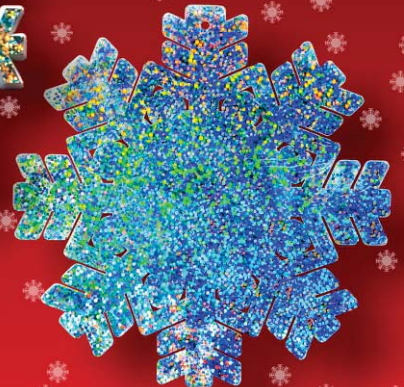

Holiday SNOWFLAKE Ornaments

SOMETHING DIFFERENT FOR THE HOLIDAYS

Don't get lost in the crowd, dare to be different
... be recognized with raised graphics
it's your logo - **SHOW IT OFF!**

product details

- Ornaments all with Raised Center Graphics
- Size: 4" x 4" with a 1-1/2" Center Imprint Area
- Poly bagged with Metal Christmas Tree Hook
- 100% USA Made

product highlights

- Snowflakes make a great tag for gift baskets
- Blanks available for your last minute needs
- All the sparkle without the glittery mess
- Holographic foil on back acts as a sun catcher

SNOWFLAKE ORNAMENTS

SF-4N

SF-4C

SF-4N

SF-4N blanks available without a set-up charge

Deck the halls with ornaments that have all of the sparkle without the glittery mess. Our 3-D Snowflake Ornaments are coated with a special holographic foil that sparkles and shines, and will last to dress up your tree for many years. More than just an ornament, these snowflakes make a great tag for gifts and baskets. The snowflakes also ship flat, making them a great choice for a holiday mailer.

*SF-4N Blanks available without a set-up charge.
 ** 4" x 4" snowflake with a 1-1/2" center imprint area.

- Plastic Color:** White
Print Colors: Black, Yellow, Red, Green, Blue, Orange, Brushed Silver, Brushed Gold, Bright Silver, Chrome, Matte Silver, Matte Gold, and Holographic
Attachments: 2-1/2" Green metal ornament hook.
Price Includes: White plastic, holographic front and back, and ornament hook. Ornaments are individually poly-bagged.