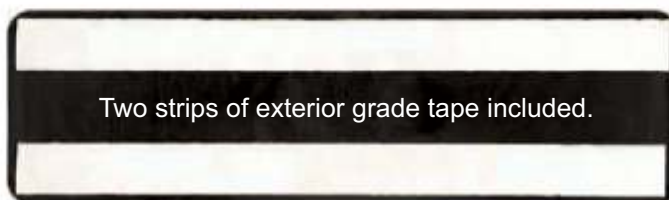

Golf Cart Plates

- Promote the club while customizing the golf carts.
- Extremely durable and made for exterior use.
- Raised graphics for maximum visibility.

Size: 2-11/16" x 9-3/8"

Plastic Color

- Black

Print Colors

- White
- Yellow
- Red
- Green
- Blue
- Orange
- Matte Silver
- Matte Gold
- Brushed Silver
- Brushed Gold
- Chrome

Two strips of exterior grade tape included.

Attachment

Adhesive must be applied to a smooth, clean, dry, wax-free surface at temperatures of at least 60° F. Allow 24 hours for maximum adhesion.

Prices Include

Black plastic color and one raised print color, plus two strips of adhesive on the back.

| ITEM | SETUP | START | 25 | 50 | 75 | 125 | 250 | 500 | |
|----------------|----------|-------|-------|------|------|------|------|------|-----|
| GCP | \$135.00 | | 11.69 | 6.17 | 5.59 | 4.98 | 3.03 | 2.67 | V6R |
| Extra Color(s) | \$ 35.00 | | .39 | .34 | .29 | .22 | .20 | .19 | v |