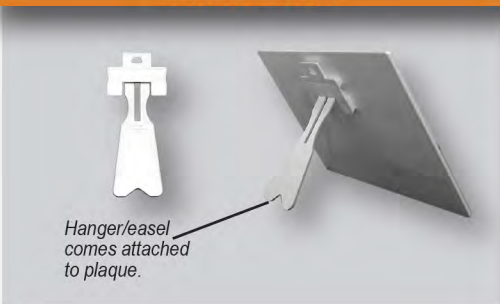

Attachments

Item	Setup	125	250	500	1000	2500
Extra print color	$35	.39	.34	.29	.22	.20

(V)

Setup charge(s) on first order only unless changes are made.
Contact factory for quantities not shown.

Item #	125	250	500	1000	2500
YT-OC	.99	.64	.58	.49	.38

(V)

2017 2018 2019 2020 2021

YT-OC single: 1/2" x 1-3/4"

2016-17 2017-18 2018-19 2019-20 2020-21

YT-OC double: 1/2" x 1-3/4"