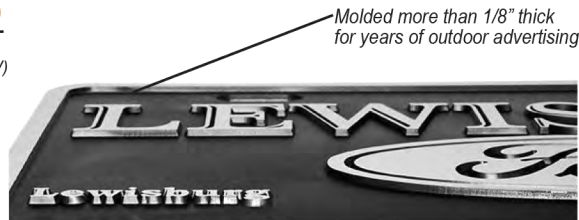

Item	Setup	125	250	500	1000	2500
Extra print color	\$35	.39	.34	.29	.22	.20

Setup charge(s) on first order only unless changes are made.
Contact factory for quantities not shown.

closer . 3-D PLATE
LOOK . ADVANTAGE

LP1B-BKex
6" x 12"

LP2B-OC
4-3/8" x 12"

LP3B-OC
6" x 12"

Molded more than 1/8" thick for years of outdoor advertising.

3-D copy raised approximately 1/16" from background.