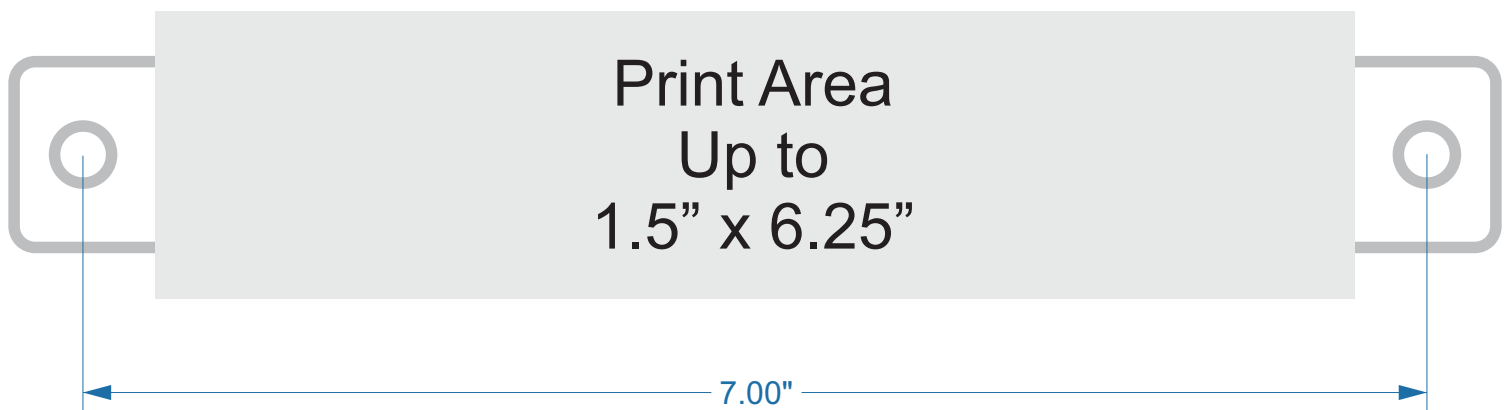

Item # LBA
Size: 1"x 7.75"

Web Link: <http://berlekamp.com/products/license-plate-badges/>

**When selecting fonts and logos be advised the minimum line thickness is .010".
Fonts and designs that do not meet this requirement may be changed or eliminated.**